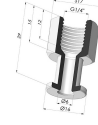

Product reference: E

Adaptor - Female G1/4" - Female M6

Product reference: F14F6

Adaptor - Female 1/8G - Female M6

Product reference: F18F6

Separable Female Fitting G1/8"

Product reference: H

Separable Male Fitting G1/8"

Product reference: I

Crimped Female Fitting G1/4"

Product reference: L

Crimped Male Fitting G1/4"

Product reference: M

Adaptor - Male 1/4G - Female M6

Product reference: M14F6

Adaptor - Male 1/8G - Female M6

Product reference: M18F6

Screw M5 - Head Ø 14 mm - L 20.5 mm

Product reference: M5

Screw M6 - Head Ø 14 mm - L 20.5 mm

Product reference: M6

Crimped Female Fitting G1/8"

Product reference: R

Crimped Male Fitting G1/8"

Product reference: S

Screw M8 - Head Ø 14 mm - L 20 mm

Product reference: M8T14L20.5