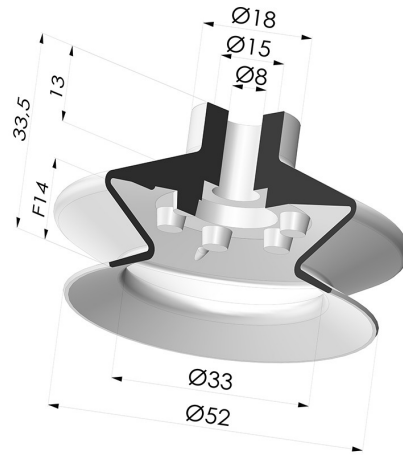

TECHNICAL INFORMATION

- Arrow :** 14 mm
Category : With bellows
Contact lip diameter : 52 mm
Height (in mm) : 33.5
Horizontal force : 94 N
inner barrel diameter : 8 mm
Mass : 15 g
Number of bellows : 1.5 Bellows
Range : Suction cup
Series : 1
Shape : 1.5 Bellows
Vertical force : 47 N
Volume : 24.18 cm³

Variant reference:
1 53SLDB A SH60

- Color: Blue food-grade CE certification
- Matter: Detectable silicone
- Shore Hardness: SH60

Related products:

Separable Female Fitting G1/4"

Product reference: D

Separable Male Fitting G1/4"

Product reference: M18F6

Screw M5 - Head Ø 14 mm - L 20.5 mm

Product reference: M5

Screw M6 - Head Ø 14 mm - L 20.5 mm

Product reference: M6

Crimped Female Fitting G1/8"

Product reference: R

Crimped Male Fitting G1/8"

Product reference: S

Screw M8 - Head Ø 14 mm - L 20 mm

Product reference: M8T14L20.5