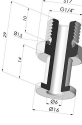

Product reference: E

Adaptor - Female G1/4" - Female M6

Product reference: F14F6

Adaptor - Female 1/8G - Female M6

Product reference: F18F6

Separable Female Fitting G1/8"

Product reference: H

Separable Male Fitting G1/8"

Product reference: I

Crimped Female Fitting G1/4"

Product reference: L

Crimped Male Fitting G1/4"

Product reference: M

Adaptor - Male 1/4G - Female M6

Product reference: M14F6

Adaptor - Male 1/8G - Female M6

Product reference: M18F6

Screw M5 - Head Ø 14 mm - L 20.5 mm

Product reference: M5

Screw M6 - Head Ø 14 mm - L 20.5 mm

Product reference: M6

Crimped Female Fitting G1/8"

Product reference: R

Crimped Male Fitting G1/8"

Product reference: S

Screw M8 - Head Ø 14 mm - L 20 mm

Product reference: M8T14L20.5