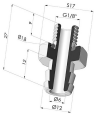

Product reference: E

Adaptor - Female G1/4" - Female M6

Product reference: F14F6

Adaptor - Female 1/8G - Female M6

Product reference: F18F6

Separable Female Fitting G1/8"

Product reference: H

Separable Male Fitting G1/8"

Product reference: I

Crimped Female Fitting G1/4"

Product reference: L

Crimped Male Fitting G1/4"

Product reference: M

Adaptor - Male 1/4G - Female M6

Product reference: M14F6

Adaptor - Male 1/8G - Female M6

Product reference: M18F6

Screw M5 - Head Ø 14 mm - L 20.5 mm

Product reference: M5

Screw M6 - Head Ø 14 mm - L 20.5 mm

Product reference: M6

Crimped Female Fitting G1/8"

Product reference: R

Crimped Male Fitting G1/8"

Product reference: S

Screw M8 - Head Ø 14 mm - L 20 mm

Product reference: M8T14L20.5