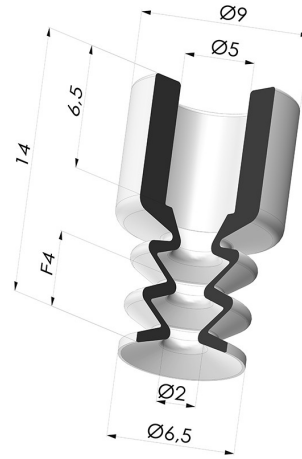

**TECHNICAL INFORMATION**

- Arrow :** 4 mm  
**Category :** With bellows  
**Contact lip diameter :** 6.5 mm  
**Height (in mm) :** 14  
**Horizontal force :** 1.5 N  
**inner barrel diameter :** 5 mm  
**Mass :** 0.50 g  
**Number of bellows :** 2.5 Bellows  
**Range :** Suction cup  
**Series :** 2  
**Shape :** 2.5 Bellows  
**Vertical force :** 0.7 N  
**Volume :** 0.07 cm<sup>3</sup>

Variant reference:  
**2 07NR A**

- Color: Gray
- Matter: Natural rubber
- Shore Hardness: SH50

Variant reference:  
**2 07NI A**

- Color: Black
- Matter: Nitrile
- Shore Hardness: SH50

**Related products:**

**Separable Male Fitting G1/4"**  
 Product reference: C

**Adaptor - Female G1/4" - Female M6**  
 Product reference: F14F6

**Separable Male Fitting G1/8"**  
 Product reference: G

**Adaptor - Male 1/4G - Female M6**  
 Product reference: M14F6

**Separable Male Fitting M6**  
 Product reference: M6C