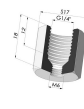

**TECHNICAL INFORMATION**

- Arrow :** 3 mm  
**Category :** With bellows  
**Contact lip diameter :** 8.8 mm  
**Height (in mm) :** 15  
**Horizontal force :** 2.3 N  
**inner barrel diameter :** 4 mm  
**Mass :** 0.60 g  
**Number of bellows :** 2.5 Bellows  
**Range :** Suction cup  
**Series :** 2  
**Shape :** 2.5 Bellows  
**Vertical force :** 1.1 N  
**Volume :** 0.16 cm<sup>3</sup>

**Separable Female Fitting G1/4"**

Product reference: B

**Separable Male Fitting G1/4"**

Product reference: C

**Separable Female Fitting G1/8"**

Product reference: F

**Adaptor - Female G1/4" - Female M6**

Product reference: F14F6

**Adaptor - Female 1/8G - Female M6**

Product reference: F18F6

**Separable Male Fitting G1/8"**

Product reference: G

**Adaptor - Male 1/4G - Female M6**

Product reference: M14F6

**Adaptor - Male 1/8G - Female M6**

Product reference: M18F6

**Separable Male Fitting M6**

Product reference: M6C

**Separable Male Fitting M5**

Product reference: M5C  
--