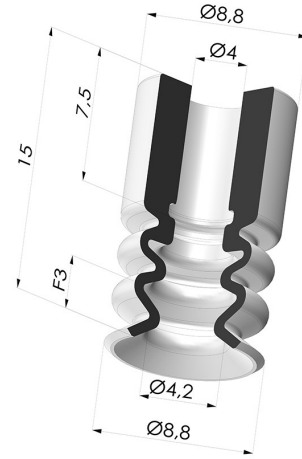

**TECHNICAL INFORMATION**

- Arrow :** 3 mm  
**Category :** With bellows  
**Contact lip diameter :** 8.8 mm  
**Height (in mm) :** 15  
**Horizontal force :** 2.3 N  
**inner barrel diameter :** 4 mm  
**Mass :** 0.60 g  
**Number of bellows :** 2.5 Bellows  
**Range :** Suction cup  
**Series :** 2  
**Shape :** 2.5 Bellows  
**Vertical force :** 1.1 N  
**Volume :** 0.16 cm<sup>3</sup>

Variant reference:  
**2 09SL A**

- Color: Red food-grade CE certification
- Matter: Silicone
- Shore Hardness: SH60

Variant reference:  
**2 09SLT A**

- Color: Translucent
- CE food certified
- Matter: Silicone
- Shore Hardness: SH60

Variant reference:  
**2 09NI A**

- Color: Black
- Matter: Nitrile
- Shore Hardness: SH50

Variant reference:  
**2 09NR A**

- Color: Gray
- Matter: Natural rubber
- Shore Hardness: SH50

**Related products:**

**Separable Female Fitting G1/4"**

Product reference: B

**Separable Male Fitting G1/4"**

Product reference: C

**Separable Female Fitting G1/8"**

Product reference: F

**Adaptor - Female G1/4" - Female M6**

Product reference: F14F6