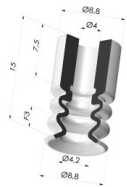

Variants:

Variant reference:
2 09MNT A

- Color: Bordeaux
- Matter: Non-staining material
- Shore Hardness: SH60