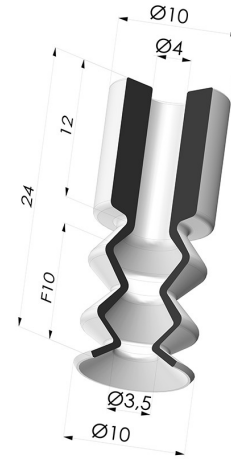

TECHNICAL INFORMATION

Arrow :	10 mm
Category :	With bellows
Contact lip diameter :	10 mm
Height (in mm) :	24
Horizontal force :	3.2 N
inner barrel diameter :	4 mm
Mass :	0.90 g
Number of bellows :	2.5 Bellows
Range :	Suction cup
Series :	2
Shape :	2.5 Bellows
Vertical force :	1.6 N
Volume :	0.34 cm ³

Variants:

Variant reference:
2 11MNT A

- Color: Bordeaux
- Matter: Non-staining material
- Shore Hardness: SH60

Variant reference:
2 11PU A

- Color: Blue
- Matter: Polyurethane
- Shore Hardness: SH60

Variant reference:
2 11SL A

- Color: Red food-grade CE certification
- Matter: Silicone
- Shore Hardness: SH60

Variant reference:
2 11SLT A

- Color: Translucent
- CE food certified
- Matter: Silicone
- Shore Hardness: SH60

Variant reference:
2 11SLV A

Related products:

Separable Female Fitting G1/4"

Product reference: B

Separable Male Fitting G1/4"

Product reference: C

Separable Female Fitting G1/8"

Product reference: F

Adaptor - Female G1/4" - Female M6