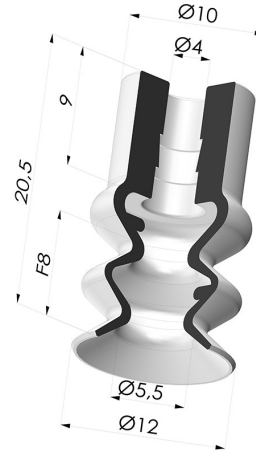

TECHNICAL INFORMATION

Arrow :	8 mm
Category :	With bellows
Contact lip diameter :	12 mm
Height (in mm) :	20.5
Horizontal force :	4.8 N
inner barrel diameter :	4 mm
Mass :	1.10 g
Number of bellows :	2.5 Bellows
Range :	Suction cup
Series :	2
Shape :	2.5 Bellows
Vertical force :	2.4 N
Volume :	0.54 cm ³

Variants:

Variant reference:
2 12MNT A

- Color: Bordeaux
- Matter: Non-staining material
- Shore Hardness: SH60

Variant reference:
2 12PU A

- Color: Blue
- Matter: Polyurethane
- Shore Hardness: SH60

Variant reference:
2 12SL A

- Color: Red food-grade CE certification
- Matter: Silicone
- Shore Hardness: SH60

Variant reference:
2 12SLT A

- Color: Translucent
- CE food certified
- Matter: Silicone
- Shore Hardness: SH60

Variant reference:
2 12SLV A

Related products:

Separable Female Fitting G1/4"

Product reference: B

Separable Male Fitting G1/4"

Product reference: C

Separable Female Fitting G1/8"

Product reference: F

Adaptor - Female G1/4" - Female M6