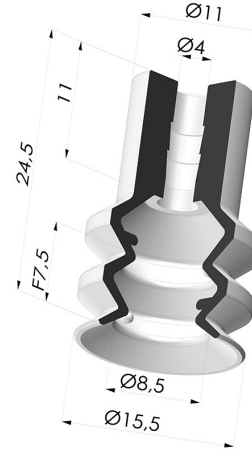

**TECHNICAL INFORMATION**

<b>Arrow :</b>	7.5 mm
<b>Category :</b>	With bellows
<b>Contact lip diameter :</b>	15.5 mm
<b>Height (in mm) :</b>	24.5
<b>Horizontal force :</b>	8 N
<b>inner barrel diameter :</b>	4 mm
<b>Mass :</b>	1.60 g
<b>Number of bellows :</b>	2.5 Bellows
<b>Range :</b>	Suction cup
<b>Series :</b>	2
<b>Shape :</b>	2.5 Bellows
<b>Vertical force :</b>	4 N
<b>Volume :</b>	1.22 cm <sup>3</sup>

**Variants:**

Variant reference:  
**2 16MNT A**

- Color: Bordeaux
- Matter: Non-staining material
- Shore Hardness: SH60

Variant reference:  
**2 16PU A**

- Color: Blue
- Matter: Polyurethane
- Shore Hardness: SH60

Variant reference:  
**2 16SL A**

- Color: Red food-grade CE certification
- Matter: Silicone
- Shore Hardness: SH60

Variant reference:  
**2 16SLT A**

- Color: Translucent
- CE food certified
- Matter: Silicone
- Shore Hardness: SH60

Variant reference:  
**2 16NI A**

- Color: Black
- Matter: Nitrile
- Shore Hardness: SH50

Variant reference:  
**2 16NR A**

- Color: Gray
- Matter: Natural rubber
- Shore Hardness: SH50

**Related products:**