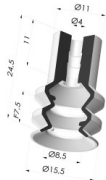

Variants:

Variant reference:
2 16MNT A

- Color: Bordeaux
- Matter: Non-staining material
- Shore Hardness: SH60