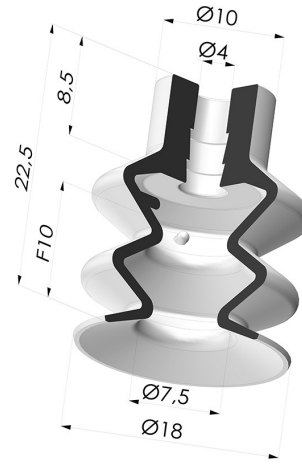

**TECHNICAL INFORMATION**

- Arrow :** 10 mm  
**Category :** With bellows  
**Contact lip diameter :** 18 mm  
**Height (in mm) :** 22.5  
**Horizontal force :** 11 N  
**inner barrel diameter :** 4 mm  
**Mass :** 1.80 g  
**Number of bellows :** 2.5 Bellows  
**Range :** Suction cup  
**Series :** 2  
**Shape :** 2.5 Bellows  
**Vertical force :** 5.6 N  
**Volume :** 1.47 cm<sup>3</sup>

Variant reference:  
**2 18SL A**

- Color: Red food-grade CE certification
- Matter: Silicone
- Shore Hardness: SH60

Variant reference:  
**2 18SLT A**

- Color: Translucent
- CE food certified
- Matter: Silicone
- Shore Hardness: SH60

Variant reference:  
**2 18NI A**

- Color: Black
- Matter: Nitrile
- Shore Hardness: SH50

Variant reference:  
**2 18NR A**

- Color: Gray
- Matter: Natural rubber
- Shore Hardness: SH50

**Related products:**

**Separable Female Fitting G1/4"**

Product reference: B

**Separable Male Fitting G1/4"**

Product reference: C

**Separable Female Fitting G1/8"**

Product reference: F

**Adaptor - Female G1/4" - Female M6**

Product reference: F14F6