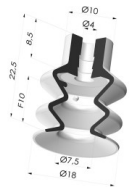

Variants:

Variant reference:
2 18MNT A

- Color: Bordeaux
- Matter: Non-staining material
- Shore Hardness: SH60