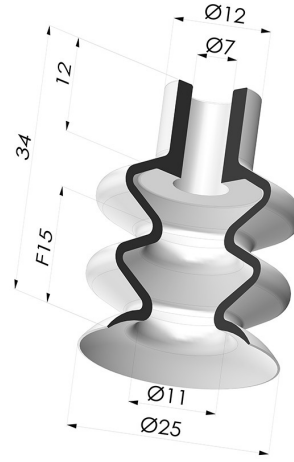

TECHNICAL INFORMATION

Arrow :	15 mm
Category :	With bellows
Contact lip diameter :	25 mm
Height (in mm) :	34
Horizontal force :	22.3 N
inner barrel diameter :	7 mm
Mass :	3.70 g
Number of bellows :	2.5 Bellows
Range :	Suction cup
Series :	2
Shape :	2.5 Bellows
Vertical force :	11.2 N
Volume :	5.00 cm ³

Variants:

Variant reference:
2 27MNT A

- Color: Bordeaux
- Matter: Non-staining material
- Shore Hardness: SH60

Variant reference:
2 27PU A

- Color: Blue
- Matter: Polyurethane
- Shore Hardness: SH60

Variant reference:
2 27SL A

- Color: Red food-grade CE certification
- Matter: Silicone
- Shore Hardness: SH60

Variant reference:
2 27SLT A

- Color: Translucent
- CE food certified
- Matter: Silicone
- Shore Hardness: SH60

Variant reference:
2 27SLV A

Product reference: F18F6

Adaptor - Male 1/4G - Female M6

Product reference: M14F6

Adaptor - Male 1/8G - Female M6

Product reference: M18F6

Screw M5 - Head Ø 14 mm - L 20.5 mm

Product reference: M5

Screw M6 - Head Ø 14 mm - L 20.5 mm