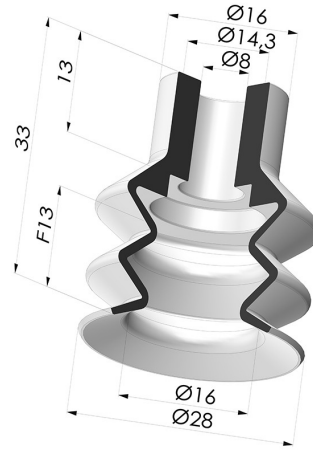

TECHNICAL INFORMATION

Arrow : 13 mm
Category : With bellows
Contact lip diameter : 28 mm
Height (in mm) : 33
Horizontal force : 26.41 N
inner barrel diameter : 8 mm
Mass : 8 g
Number of bellows : 2.5 Bellows
Range : Suction cup
Series : 2
Shape : 2.5 Bellows
Vertical force : 13.20 N
Volume : 5.47 cm³

Variants:

Variant reference:
2 28SLT A

- Color: Translucent
- CE food certified
- Matter: Silicone
- Shore Hardness: SH60

Variant reference:
2 28NI A

- Color: Black
- Matter: Nitrile
- Shore Hardness: SH50

Separable Female Fitting G1/4"
 Product reference: D

Separable Male Fitting G1/4"
 Product reference: E

Adaptor - Female G1/4" - Female M6
 Product reference: F14F6

Adaptor - Female 1/8G - Female M6
 Product reference: F18F6

Screw M6 - Head Ø 14 mm - L 20.5 mm
 Product reference: M6

Screw M8 - Head Ø 14 mm - L 20 mm
 Product reference: M8T14L20.5