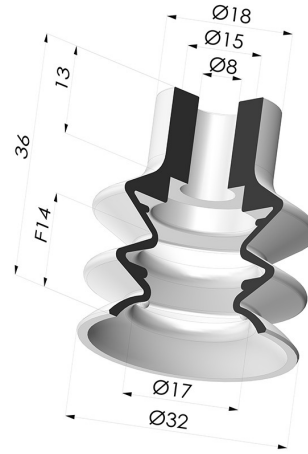

TECHNICAL INFORMATION

Arrow :	14 mm
Category :	With bellows
Contact lip diameter :	31.8 mm
Height (in mm) :	36
Horizontal force :	35.2 N
inner barrel diameter :	8 mm
Mass :	9.40 g
Number of bellows :	2.5 Bellows
Range :	Suction cup
Series :	2
Shape :	2.5 Bellows
Vertical force :	17.6 N
Volume :	7.43 cm ³

Product reference: F18F6

Separable Female Fitting G1/8"

Product reference: H

Separable Male Fitting G1/8"

Product reference: I

Crimped Female Fitting G1/4"

Product reference: L

Crimped Male Fitting G1/4"

Product reference: M

Adaptor - Male 1/4G - Female M6

Product reference: M14F6

Adaptor - Male 1/8G - Female M6

Product reference: M18F6

Screw M5 - Head Ø 14 mm - L 20.5 mm

Product reference: M5

Screw M6 - Head Ø 14 mm - L 20.5 mm

Product reference: M6

Crimped Female Fitting G1/8"

Product reference: R

Crimped Male Fitting G1/8"

Product reference: S