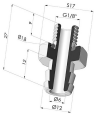

Related products:

Separable Female Fitting G1/4"

Product reference: D

Separable Male Fitting G1/4"

Product reference: E

Adaptor - Female G1/4" - Female M6

Product reference: F14F6

Adaptor - Female 1/8G - Female M6

Product reference: F18F6

Separable Female Fitting G1/8"

Product reference: H

Separable Male Fitting G1/8"

Product reference: I

Crimped Female Fitting G1/4"

Product reference: L

Crimped Male Fitting G1/4"

Product reference: M

Adaptor - Male 1/4G - Female M6

Product reference: M14F6

Adaptor - Male 1/8G - Female M6

Product reference: M18F6

Screw M5 - Head Ø 14 mm - L 20.5 mm

Product reference: M5

Screw M6 - Head Ø 14 mm - L 20.5 mm

Product reference: M6

Crimped Female Fitting G1/8"

Product reference: R

Crimped Male Fitting G1/8"

Product reference: S