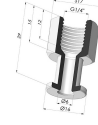

Related products:

Separable Female Fitting G1/4"

Product reference: D

Separable Male Fitting G1/4"

Product reference: E

Adaptor - Female G1/4" - Female M6

Product reference: F14F6

Adaptor - Female 1/8G - Female M6

Product reference: F18F6

Separable Female Fitting G1/8"

Product reference: H

Separable Male Fitting G1/8"

Product reference: I

Crimped Female Fitting G1/4"

Product reference: L

Crimped Male Fitting G1/4"

Product reference: M

Adaptor - Male 1/4G - Female M6

Product reference: M14F6

Adaptor - Male 1/8G - Female M6

Product reference: M18F6

Screw M5 - Head Ø 14 mm - L 20.5 mm

Product reference: M5

Screw M6 - Head Ø 14 mm - L 20.5 mm

Product reference: M6

Crimped Female Fitting G1/8"

Product reference: R

Crimped Male Fitting G1/8"

Product reference: S