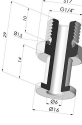

Related products:

Separable Female Fitting G1/4"

Product reference: D

Separable Male Fitting G1/4"

Product reference: E

Adaptor - Female G1/4" - Female M6

Product reference: F14F6

Adaptor - Female 1/8G - Female M6

Product reference: F18F6

Separable Female Fitting G1/8"

Product reference: H

Separable Male Fitting G1/8"

Product reference: I

Crimped Female Fitting G1/4"

Product reference: L

Crimped Male Fitting G1/4"

Product reference: M

Adaptor - Male 1/4G - Female M6

Product reference: M14F6

Adaptor - Male 1/8G - Female M6

Product reference: M18F6

Screw M5 - Head Ø 14 mm - L 20.5 mm

Product reference: M5

Screw M6 - Head Ø 14 mm - L 20.5 mm

Product reference: M6

Crimped Female Fitting G1/8"

Product reference: R

Crimped Male Fitting G1/8"

Product reference: S