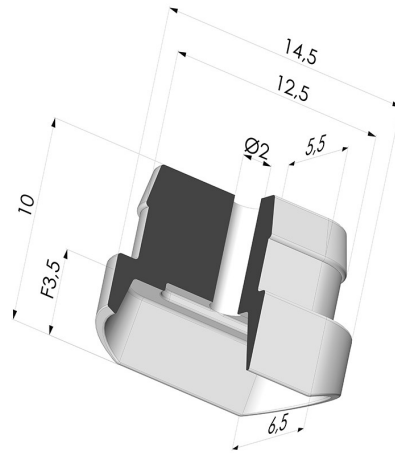

TECHNICAL INFORMATION

Arrow :	3.5 mm
Category :	Oblong
Contact lip diameter :	14.5x6.5 mm
Height (in mm) :	10
Horizontal force :	3.5 N
inner barrel diameter :	2 mm
Length :	14.5 mm
Mass :	0.50 g
Number of bellows :	none
Range :	Suction cup
Series :	4
Shape :	Oblong
Vertical force :	1.5 N
Volume :	0.20 cm ³
Width :	6.5 mm

Variants:

Variant reference:

4 14NI A

- Color: Black
- Matter: Nitrile
- Shore Hardness: SH60

Variant reference:

4 14SL A SH40

- Color: Red food-grade CE certification
- Matter: Silicone
- Shore Hardness: SH40