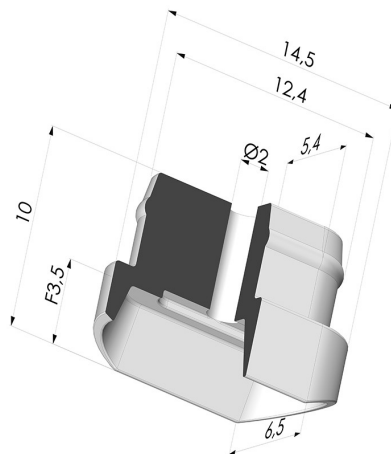

TECHNICAL INFORMATION

Arrow :	3.5 mm
Category :	Oblong
Contact lip diameter :	14.5x6.5 mm
Height (in mm) :	10
Horizontal force :	3.5 N
inner barrel diameter :	2 mm
Length :	14.5 mm
Number of bellows :	none
Range :	Suction cup
Series :	4
Shape :	Oblong
Vertical force :	1.5 N
Volume :	0.20 cm ³
Width :	6.5 mm

Variants:

Variant reference:

4 14EPDM A AM

- Color: Black
- Matter: EPDM
- Shore Hardness: SH40