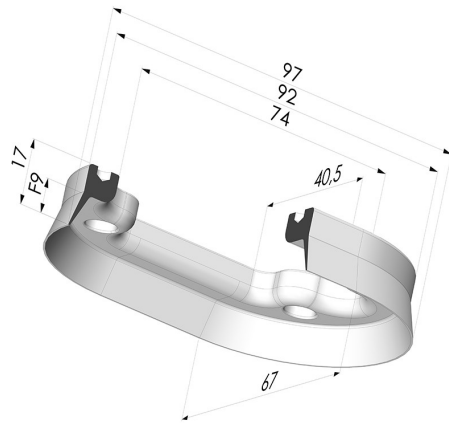

TECHNICAL INFORMATION

Arrow :	9 mm
Category :	Oblong
Height (in mm) :	17
Horizontal force :	252 N
inner barrel diameter :	-
Length :	97 mm
Mass :	36.6 g
Number of bellows :	0.5 Bellows
Range :	Suction cup
Series :	4
Shape :	Oblong
Vertical force :	126 N
Volume :	62.27 cm ³
Width :	67 mm

Variants:

Variant reference:

4 95NI A

- Color: Black
- Matter: Nitrile
- Shore Hardness: SH50