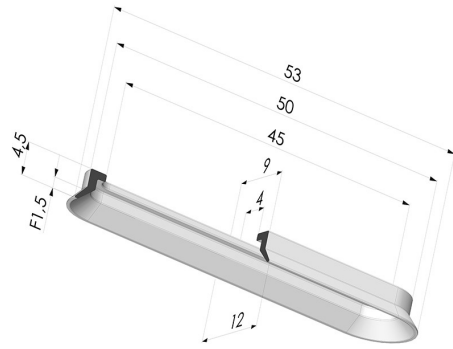

TECHNICAL INFORMATION

Arrow :	1.5 mm
Category :	Oblong
Height (in mm) :	4.5
Horizontal force :	25.5 N
inner barrel diameter :	45x4 mm
Length :	53 mm
Mass :	0.76 g
Number of bellows :	0.5 Bellows
Range :	Suction cup
Series :	4
Shape :	Oblong
Vertical force :	13 N
Volume :	1.29 cm ³
Width :	12 mm

Variants:

Variant reference:
40A 55CN A

- Color: Brown FDA food certified
 - Matter: Natural rubber
 - Shore Hardness: SH35

Variant reference:
40A 55SLT A

- Color: Translucent
 - CE food certified
 - Matter: Silicone
- Shore Hardness: SH60

Variant reference:
40A 55NI A

- Color: Black
 - Matter: Nitrile
- Shore Hardness: SH50