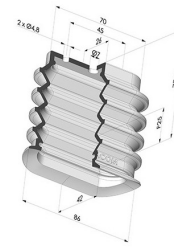

TECHNICAL INFORMATION

Arrow :	25 mm
Category :	Oblong
Height (in mm) :	77.5
Horizontal force :	67.43 N
inner barrel diameter :	7/2x5 mm
Length :	86 mm
Mass :	60 g
Number of bellows :	4.5 Bellows
Range :	Suction cup
Series :	4BO
Shape :	Oblong 4.5 Bellows
Vertical force :	33.72 N
Volume :	126.35 cm ³
Width :	42 mm

Variants:

Variant reference:

4BO 86NI A

- Color: Black
- Matter: Nitrile
- Shore Hardness: SH50

Related products:

**Oblong Suction Cup
 4.5 Folds Series
 4BO, 86x42 mm -
 Reinf**

Product reference: 4BO
 86-- RF

**Oblong Suction Cup
 4.5 Folds Series
 4BO, 86x42 mm -
 Check valve**

Product reference: 4BO
 86-- RF PAL

**Suction Cup 4BO
 Bellows
 Reinforcement
 62.5x20 mm**

Product reference:
 RENF FIX 4BO

**Check Valve for
 Suction Cup Series
 4BO**

Product reference:
 RENF 4BO --

**Suction Cup 4BO
 Bellows
 Reinforcement
 78x34 mm Open**

Product reference:
 RENF 4BO - 2 --