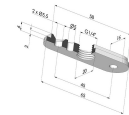

TECHNICAL INFORMATION

Arrow :	25 mm
Category :	Oblong
Height (in mm) :	77.5
Horizontal force :	67.43 N
inner barrel diameter :	7/2x5 mm
Length :	86 mm
Mass :	60 g
Number of bellows :	4.5 Bellows
Range :	Suction cup
Series :	4BO
Shape :	Oblong 4.5 Bellows
Vertical force :	33.72 N
Volume :	126.35 cm ³
Width :	42 mm

**Oblong Suction Cup
 4.5 Folds Series
 4BO, 86x42 mm -
 Check valve**

Product reference: 4BO
 86-- RF PAL

**Suction Cup 4BO
 Bellows
 Reinforcement
 62.5x20 mm**

Product reference:
 RENF FIX 4BO

**Check Valve for
 Suction Cup Series
 4BO**

Product reference: PAL
 4BO

**Plate for Suction
 Cup Series 4BO**

Product reference:
 PLAQ 4BO

**Suction Cup 4BO
 Reinforcement
 Sealing Lip 72x28
 mm**

Product reference:
 RENF LEV 4BO --

**Suction Cup 4BO
 Bellows
 Reinforcement
 78x34 mm**

Product reference:
 RENF 4BO --

**Suction Cup 4BO
 Bellows
 Reinforcement
 78x34 mm Open**

Product reference:
 RENF 4BO - 2 --