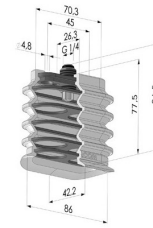

TECHNICAL INFORMATION

Arrow :	25 mm
Category :	Oblong
Height (in mm) :	77.5
Horizontal force :	67.43 N
inner barrel diameter :	7/2x5 mm
Length :	86 mm
Number of bellows :	4.5 Bellows
Range :	Suction cup
Series :	4BO
Shape :	Oblong 4.5 Bellows
Vertical force :	33.72 N
Volume :	126.35 cm ³
Width :	42 mm

Variants:

Variant reference:

4BO 86NI RF PAL

- Color: Black
- Matter: Nitrile
- Shore Hardness: SH50

Related products:

**Oblong Suction Cup
 4.5 Folds Series
 4BO, 86x42 mm**
 Product reference: 4BO
 86NI A

**Oblong Suction Cup
 4.5 Folds Series
 4BO, 86x42 mm -
 Reinf**
 Product reference: 4BO
 86-- RF

**Check Valve for
 Suction Cup Series
 4BO**
 Product reference: PAL
 4BO

**Plate for Suction
 Cup Series 4BO**
 Product reference:
 PLAQ 4BO

**Suction Cup 4BO
 Reinforcement
 Sealing Lip 72x28
 mm**
 Product reference:
 RENF LEV 4BO --

**Suction Cup 4BO
 Bellows
 Reinforcement
 78x34 mm**
 Product reference:
 RENF 4BO --

**Suction Cup 4BO
 Bellows
 Reinforcement
 78x34 mm Open**
 Product reference:
 RENF 4BO - 2 --