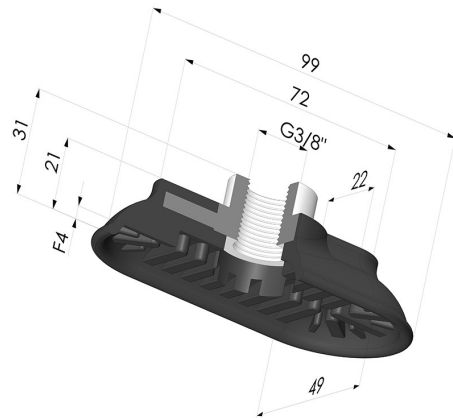

TECHNICAL INFORMATION

Arrow :	4 mm
Category :	Oblong
Height (in mm) :	31
Horizontal force :	180 N
inner barrel diameter :	Female G3/8"
Length :	99 mm
Number of bellows :	0.5 Bellows
Range :	Suction cup
Series :	4R
Shape :	Oblong
Vertical force :	90 N
Width :	49 mm

Variants:

Variant reference:

4R 100NI F38

- Color: Black
- Matter: Nitrile
- Shore Hardness: SH50