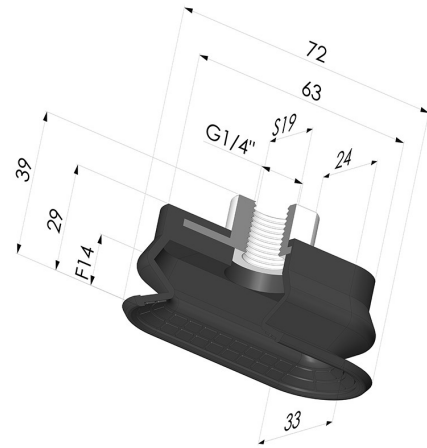

TECHNICAL INFORMATION

Arrow :	14 mm
Category :	Oblong
Height (in mm) :	39
Horizontal force :	81 N
inner barrel diameter :	Female G1/4"
Length :	72 mm
Number of bellows :	1.5 Bellows
Range :	Suction cup
Series :	4R
Shape :	Oblong 1.5 Bellows
Vertical force :	40 N
Width :	33 mm

Variants:

Variant reference:

4R 70NI F14

- Color: Black
- Matter: Nitrile
- Shore Hardness: SH50

Related products:

Screw G1/4" - Head Ø 19 mm - L 28 mm

Product reference: M14T19L28