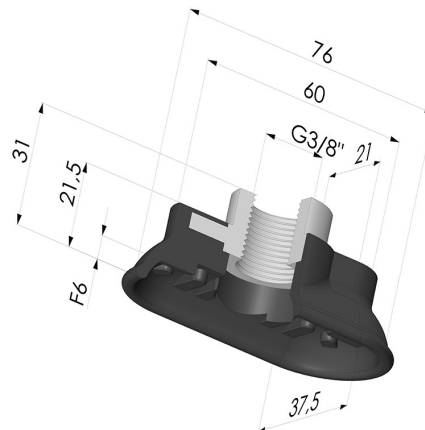

**TECHNICAL INFORMATION**

<b>Arrow :</b>	6 mm
<b>Category :</b>	Oblong
<b>Height (in mm) :</b>	31
<b>Horizontal force :</b>	94 N
<b>inner barrel diameter :</b>	Female G3/8"
<b>Length :</b>	76 mm
<b>Number of bellows :</b>	0.5 Bellows
<b>Range :</b>	Suction cup
<b>Series :</b>	4R
<b>Shape :</b>	Oblong
<b>Vertical force :</b>	47 N
<b>Width :</b>	37.5 mm

**Variants:**

Variant reference:

**4R 80NI F38**

- Color: Black
- Matter: Nitrile
- Shore Hardness: SH50