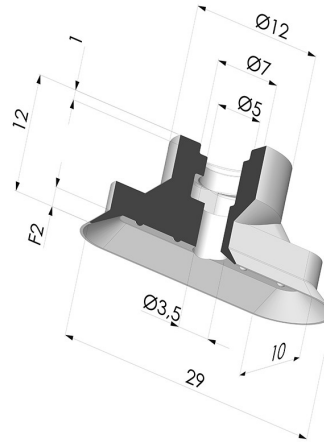

TECHNICAL INFORMATION

Arrow :	2 mm
Category :	Oblong
Height (in mm) :	12
Horizontal force :	11.76 N
inner barrel diameter :	5 mm
Mass :	1.5 g
Number of bellows :	0.5 Bellows
Range :	Suction cup
Series :	4V
Shape :	Oblong
Vertical force :	5.88 N
Volume :	0.33 cm ³

Variants:

Variant reference:

4V 30NI A

- Color: Black
- Matter: Nitrile
- Shore Hardness: SH70

Variant reference:

4V 30SLT A

- Color: Translucent
- CE food certified
- Matter: Silicone
- Shore Hardness: SH60

Variant reference:

4V 30MNT A

- Color: Bordeaux
- Matter: Non-staining material for plastics processing
- Shore Hardness: SH60

Related products:

Separable Female Fitting 1/4G

Product reference:
 F14CV

Separable Female Fitting 1/8G

Product reference:
 F18CV

Separable Male Fitting 1/8G

Product reference:
 M18CV

Separable Male Fitting M5

Product reference:
 M5CV

Clamp Ø 11-13 mm

Product reference: CO
 1113