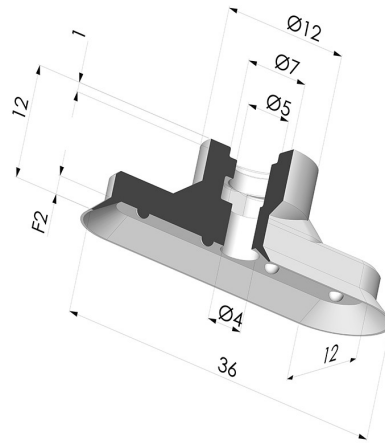

TECHNICAL INFORMATION

Arrow :	2 mm
Category :	Oblong
Height (in mm) :	12
Horizontal force :	18.24 N
inner barrel diameter :	5 mm
Length :	36 mm
Mass :	2 g
Number of bellows :	0.5 Bellows
Range :	Suction cup
Series :	4V
Shape :	Oblong
Vertical force :	9.12 N
Volume :	0.58 cm ³
Width :	12 mm

Variants:

Variant reference:

4V 36NI A

- Color: Black
- Matter: Nitrile
- Shore Hardness: SH70

Variant reference:

4V 36SLT A

- Color: Translucent
- CE food certified
- Matter: Silicone
- Shore Hardness: SH60

Variant reference:

4V 36MNT A

- Color: Bordeaux
- Matter: Non-staining material for plastics processing
- Shore Hardness: SH60

Related products:

Separable Female Fitting 1/4G

Product reference:
F14CV

Separable Female Fitting 1/8G

Product reference:
F18CV

Separable Male Fitting 1/8G

Product reference:
M18CV

Separable Male Fitting M5

Product reference:
M5CV

Clamp Ø 11-13 mm

Product reference: CO
1113