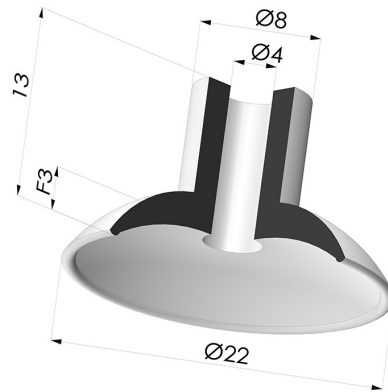

TECHNICAL INFORMATION

- Arrow :** 3mm
Category : Plates
Contact lip diameter : 22 mm
Height (in mm) : 13
Horizontal force : 17.28 N
inner barrel diameter : 4 mm
Number of bellows : 0.5 Bellows
Range : Suction cup
Series : 5
Shape : Plate
Vertical force : 8.64 N

Variants:

Variant reference:
5 22CN A

- Color: Brown FDA food certified
- Matter: Natural rubber
- Shore Hardness: SH40

Variant reference:
5 22SLB A

- Color: White
- FDA and CE food-grade certified
- Matter: Silicone
- Shore Hardness: SH40

Variant reference:
5 22SLT A

- Color: Translucent
- CE food certified
- Matter: Silicone
- Shore Hardness: SH60

Variant reference:
5 22NI A

- Color: Black
- Matter: Nitrile
- Shore Hardness: SH50

Related products:

Separable Male Fitting M5
 Product reference: 9MM5

Separable Female Fitting G1/8"
 Product reference: F18C12L20

Separable Male Fitting G1/8"
 Product reference: M18C12L20

Screw M4 - Head Ø 8 mm - L 16.5 mm
 Product reference: M4T8L16.5