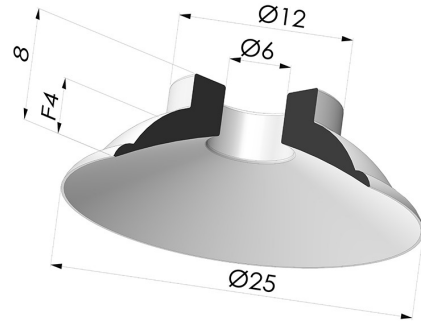

TECHNICAL INFORMATION

Arrow :	4mm
Category :	Plates
Contact lip diameter :	25 mm
Height (in mm) :	8
Horizontal force :	22.31 N
inner barrel diameter :	6 mm
Number of bellows :	0.5 Bellows
Range :	Suction cup
Series :	5
Shape :	Plate
Vertical force :	11.15 N

Adaptor - Female G1/4" - Female M6

Product reference: F14F6

Adaptor - Female 1/8G - Female M6

Product reference: F18F6

Adaptor - Male 1/8G - Female M6

Product reference: M18F6

Screw M6 - Head Ø 12 mm - L 15 mm