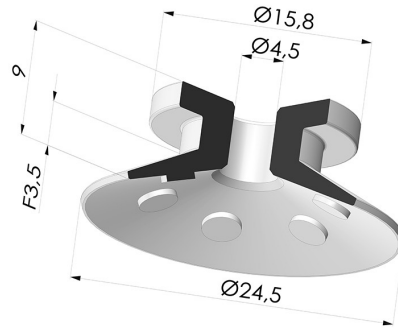

TECHNICAL INFORMATION

Arrow :	3.5 mm
Category :	Plates
Contact lip diameter :	24.5 mm
Height (in mm) :	9
Horizontal force :	20 N
inner barrel diameter :	4.5 mm
Number of bellows :	0.5 Bellows
Range :	Suction cup
Series :	7
Shape :	Plate
Vertical force :	10 N

Variants:

Variant reference:
7 25SL A

- Color: Red food-grade CE certification
- Matter: Silicone
- Shore Hardness: SH60

Variant reference:
7 25NR A

- Color: Gray
- Matter: Natural rubber
- Shore Hardness: SH50

Variant reference:
7 25NI A

- Color: Black
- Matter: Nitrile
- Shore Hardness: SH50

Related products:

Separable Male Fitting M5

Product reference: M5C8