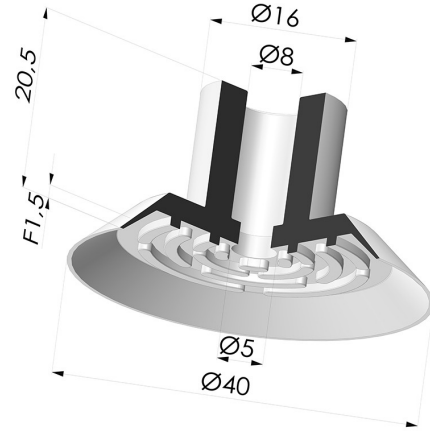

**TECHNICAL INFORMATION**

- Arrow :** 1.5 mm  
**Category :** Plates  
**Contact lip diameter :** 40 mm  
**Height (in mm) :** 20.5  
**Horizontal force :** 57 N  
**inner barrel diameter :** 8 mm  
**Number of bellows :** 0.5 Bellows  
**Range :** Suction cup  
**Series :** 7  
**Shape :** Plate  
**Vertical force :** 28.5 N

**Variants:**

Variant reference:  
**7 40CN A**

- Color: Brown FDA food certified
- Matter: Natural rubber
- Shore Hardness: SH40

Variant reference:  
**7 40SLDB A**

- Color: Blue
- Matter: Detectable silicone
- Shore Hardness: SH40

- Color: Black
- Matter: Nitrile
- Shore Hardness: SH50

Variant reference:  
**7 40SLT A**

- Color: Translucent
- CE food certified
- Matter: Silicone
- Shore Hardness: SH60

**Related products:**

**Separable Female Fitting G1/4"**  
 Product reference: D

**Separable Male Fitting G1/4"**  
 Product reference: E

**Separable Female Fitting G1/8"**  
 Product reference: H

**Separable Male Fitting G1/8"**  
 Product reference: I