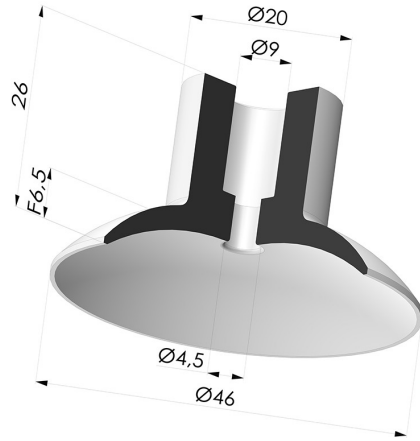

TECHNICAL INFORMATION

Arrow :	6.5 mm
Category :	Plates
Contact lip diameter :	46 mm
Height (in mm) :	26
Horizontal force :	75.5 N
inner barrel diameter :	9 mm
Number of bellows :	0.5 Bellows
Range :	Suction cup
Series :	7
Shape :	Plate
Vertical force :	38 N

Variants:

Variant reference:

7 46NI A

- Color: Black
- Matter: Nitrile
- Shore Hardness: SH50

Variant reference:

7 46SLT A

- Color: Translucent
- CE food certified
- Matter: Silicone
- Shore Hardness: SH60