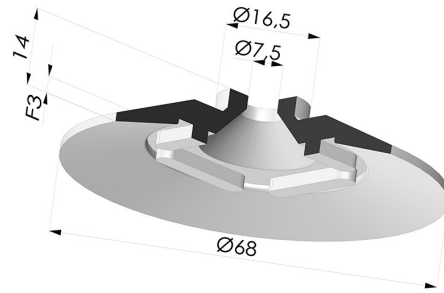

TECHNICAL INFORMATION

Arrow :	3 mm
Category :	Plates
Contact lip diameter :	68 mm
Height (in mm) :	14
Horizontal force :	165 N
inner barrel diameter :	7.5 mm
Number of bellows :	0.5 Bellows
Range :	Suction cup
Series :	7
Shape :	Plate
Top diameter :	8 mm
Vertical force :	82.5 N

Variants:

Variant reference:

70 68NI A

- Color: Black
- Matter: Nitrile
- Shore Hardness: SH50

Related products:

Screw G1/4" - Head Ø 15 mm - L 28 mm

Product reference: M14T15L27