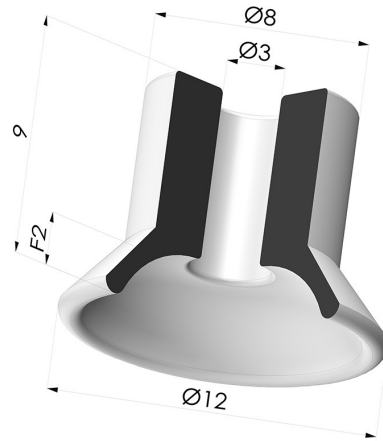

TECHNICAL INFORMATION

Arrow :	2 mm
Category :	Plates
Contact lip diameter :	12 mm
Height (in mm) :	9
Horizontal force :	4 N
inner barrel diameter :	3 mm
Number of bellows :	0.5 Bellows
Range :	Suction cup
Series :	7
Shape :	Plate
Shore Hardness :	SH50
Vertical force :	2 N

Variants:

Variant reference:

- 70A 12NI A**
- Color: Black
- Matter: Nitrile
- Shore Hardness: SH50

Related products:

Separable Male Fitting M5

Product reference: M5C8L13