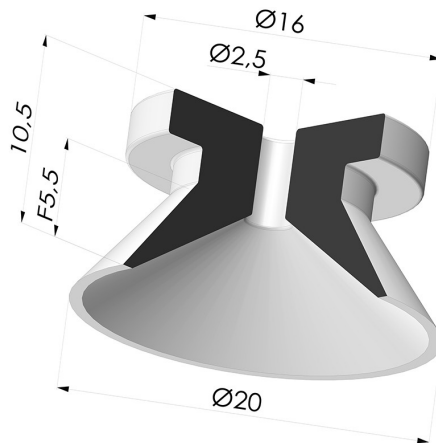

TECHNICAL INFORMATION

Arrow :	5.5 mm
Category :	Plates
Contact lip diameter :	20 mm
Diameter :	20 mm
Height (in mm) :	10.5
Horizontal force :	14.5 N
inner barrel diameter :	2.5 mm
Number of bellows :	0.5 Bellows
Range :	Suction cup
Series :	7
Shape :	Plate
Top diameter :	16 mm
Vertical force :	7 N

Variants:

Variant reference:

70A 21SL A

- Color: Red food-grade CE certification
 - Matter: Silicone
- Shore Hardness: SH40

Variant reference:

70A 21SL/RV A

- Color: Bright red
- CE food certified
- Matter: Silicone
- Shore Hardness: SH40