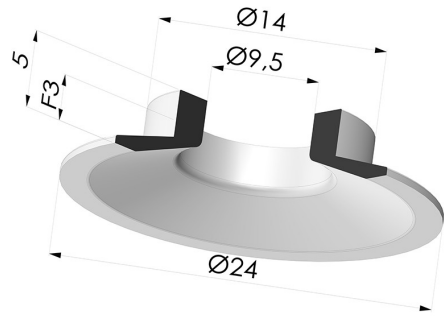

TECHNICAL INFORMATION

Arrow :	3 mm
Category :	Plates
Contact lip diameter :	24 mm
Height (in mm) :	5
Horizontal force :	20.5 N
inner barrel diameter :	9.5 mm
Number of bellows :	0.5 Bellows
Range :	Suction cup
Series :	7
Shape :	Plate
Vertical force :	10.5 N

Variants:

Variant reference:

70A 24NI A

- Color: Black
- Matter: Nitrile

Variant reference:

70A 24SL A

- Color: Red food-grade CE certification
 - Matter: Silicone
 - Shore Hardness: SH40

Variant reference:

70A 24SLT A

- Color: Translucent
- CE food certified
- Matter: Silicone
- Shore Hardness: SH60