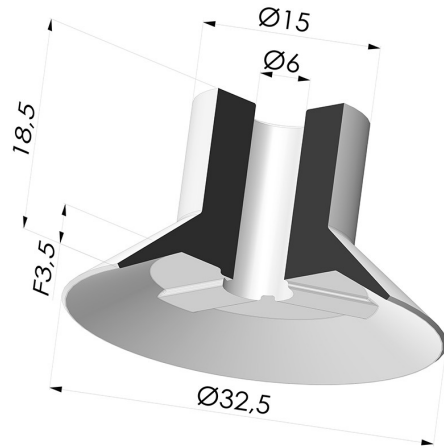

**TECHNICAL INFORMATION**

<b>Arrow :</b>	3.5 mm
<b>Category :</b>	Plates
<b>Contact lip diameter :</b>	32.5 mm
<b>Height (in mm) :</b>	18.5
<b>Horizontal force :</b>	36 N
<b>inner barrel diameter :</b>	6 mm
<b>Number of bellows :</b>	0.5 Bellows
<b>Range :</b>	Suction cup
<b>Series :</b>	7
<b>Shape :</b>	Plate
<b>Vertical force :</b>	18 N

**Variants:**

Variant reference:

**70A 34PU A**

- Color: Blue
- Matter: Polyurethane
- Shore Hardness: SH60

**Related products:**

**Separable Female Fitting G1/8"**

Product reference: F18C12L22.5

**Separable Male Fitting G1/8"**

Product reference: M18C12L22.5

**Separable Male Fitting M5**

Product reference: M5C12