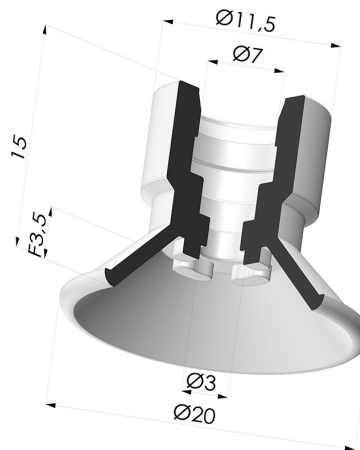

TECHNICAL INFORMATION

| | |
|--------------------------------|-------------|
| Arrow : | 3.5 mm |
| Category : | Plates |
| Contact lip diameter : | 20 mm |
| Height (in mm) : | 15 |
| Horizontal force : | 12 N |
| inner barrel diameter : | 7 mm |
| Number of bellows : | 0.5 Bellows |
| Range : | Suction cup |
| Series : | 7 |
| Shape : | Plate |
| Top diameter : | 7 mm |
| Vertical force : | 6 N |

Variants:

Variant reference:

70C 20NI A

- Color: Black
- Matter: Nitrile
- Shore Hardness: SH50