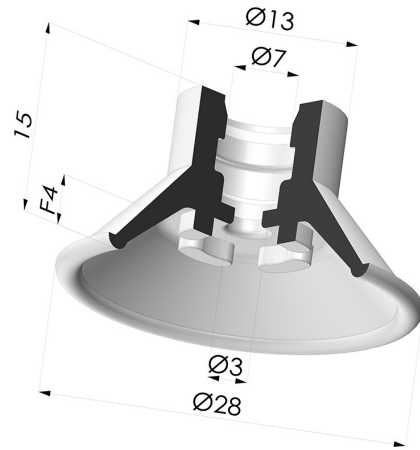

**TECHNICAL INFORMATION**

<b>Arrow :</b>	4 mm
<b>Category :</b>	Plates
<b>Contact lip diameter :</b>	28 mm
<b>Height (in mm) :</b>	15
<b>Horizontal force :</b>	24 N
<b>inner barrel diameter :</b>	7 mm
<b>Number of bellows :</b>	0.5 Bellows
<b>Range :</b>	Suction cup
<b>Series :</b>	7
<b>Shape :</b>	Plate
<b>Vertical force :</b>	12 N

**Variants:**

Variant reference:

**70C 28NI A**

- Color: Black
- Matter: Nitrile