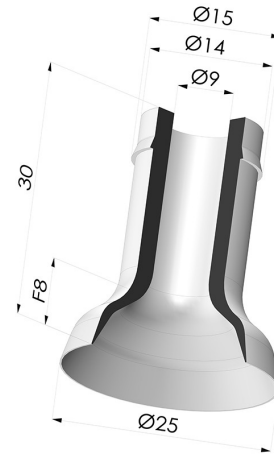

TECHNICAL INFORMATION

Arrow :	8 mm
Category :	Plates
Contact lip diameter :	25 mm
Height (in mm) :	30
Horizontal force :	22 N
inner barrel diameter :	9 mm
Number of bellows :	0.5 Bellows
Range :	Suction cup
Series :	70P
Shape :	Plate
Top diameter :	9 mm
Vertical force :	11 N

Variants:

Variant reference:

70P 25SLT A

- Color: Translucent
- CE food certified
- Matter: Silicone
- Shore Hardness: SH40