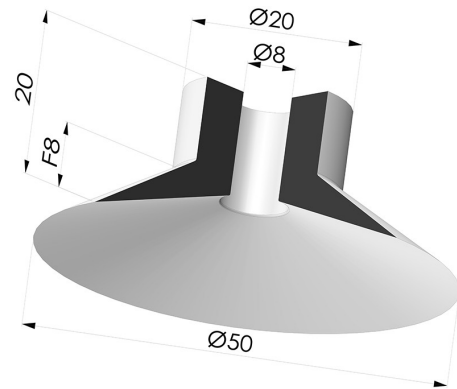

TECHNICAL INFORMATION

Arrow :	8 mm
Category :	Plates
Contact lip diameter :	50 mm
Height (in mm) :	20
Horizontal force :	89 N
inner barrel diameter :	8 mm
Number of bellows :	0.5 Bellows
Range :	Suction cup
Series :	7
Shape :	Plate
Vertical force :	44.5 N

Variants:

Variant reference:

71 50CN A

- Color: Brown
- Matter: Natural rubber
- Shore Hardness: SH40

Variant reference:

71 50SLT A

- Color: Translucent
- Matter: Silicone