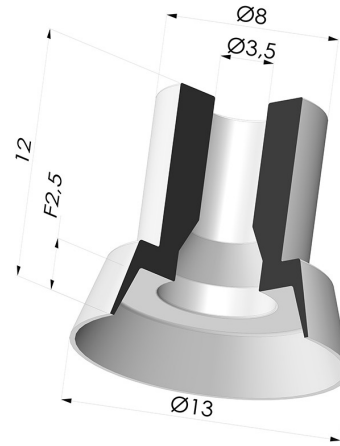

TECHNICAL INFORMATION

Arrow :	2.5 mm
Category :	Plates
Contact lip diameter :	13 mm
Height (in mm) :	11
Horizontal force :	6 N
inner barrel diameter :	3.5 mm
Number of bellows :	0.5 Bellows
Range :	Suction cup
Series :	7
Shape :	Plate
Top diameter :	3.5 mm
Vertical force :	3 N

Variants:

Variant reference:

71A 13CN A

- Color: Brown FDA food certified
 - Matter: Natural rubber
 - Shore Hardness: SH35

Related products:

Separable Male Fitting M5

Product reference: M5C8L13