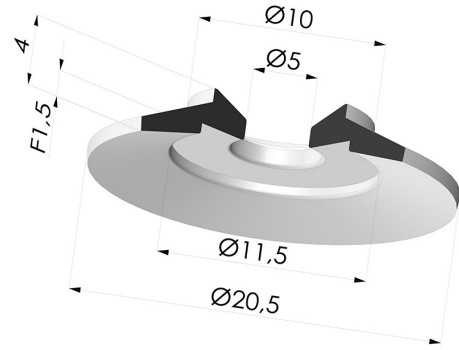

TECHNICAL INFORMATION

Arrow :	1.5 mm
Category :	Plates
Contact lip diameter :	20.5 mm
Height (in mm) :	4
Horizontal force :	15 N
inner barrel diameter :	5 mm
Number of bellows :	0.5 Bellows
Range :	Suction cup
Series :	7
Shape :	Plate
Vertical force :	7.5 N

Variants:

- Variant reference:
71A 21PARA A
- Color: Black
 - Matter: Natural rubber
 - Shore Hardness: SH40

- Variant reference:
71A 21SLB A SH40
- Color: White
 - FDA and CE food-grade certified
 - Matter: Silicone
 - Shore Hardness: SH40

- Variant reference:
71A 21NI A
- Color: Black
 - Matter: Nitrile
 - Shore Hardness: SH50