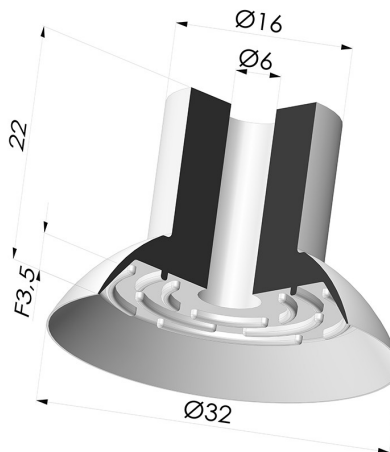

**TECHNICAL INFORMATION**

<b>Arrow :</b>	3.5 mm
<b>Category :</b>	Plates
<b>Contact lip diameter :</b>	32 mm
<b>Height (in mm) :</b>	22
<b>Horizontal force :</b>	36.5 N
<b>inner barrel diameter :</b>	6 mm
<b>Number of bellows :</b>	0.5 Bellows
<b>Range :</b>	Suction cup
<b>Series :</b>	7
<b>Shape :</b>	Plate
<b>Vertical force :</b>	18 N

**Variants:**

Variant reference:

**72 33CN A**

- Color: Brown
- Matter: Natural rubber
- Shore Hardness: SH35

Variant reference:

**72 33NR A**

- Color: Gray
- Matter: Natural rubber
- Shore Hardness: SH50

Variant reference:

**72 33SL A**

- Color: Red food-grade CE certification
- Matter: Silicone
- Shore Hardness: SH60

**Related products:**

**Separable Female Fitting G1/8"**

Product reference: F18C12L22.5

**Separable Male Fitting G1/8"**

Product reference: M18C12L22.5

**Separable Male Fitting M5**

Product reference: M5C12