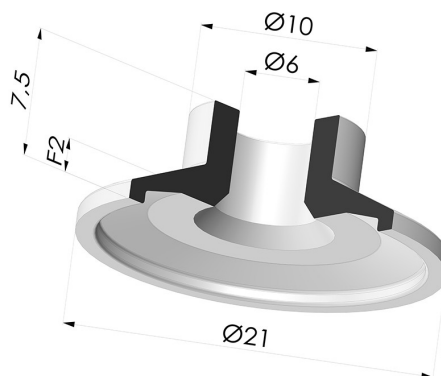

TECHNICAL INFORMATION

Arrow :	2 mm
Category :	Plates
Contact lip diameter :	21 mm
Height (in mm) :	7.5
Horizontal force :	16 N
inner barrel diameter :	6 mm
Number of bellows :	0.5 Bellows
Range :	Suction cup
Series :	7
Shape :	Plate
Top diameter :	6 mm
Vertical force :	8 N

Variants:

Variant reference:

72A 21CN A

- Color: Brown FDA food certified
 - Matter: Natural rubber
 - Shore Hardness: SH35