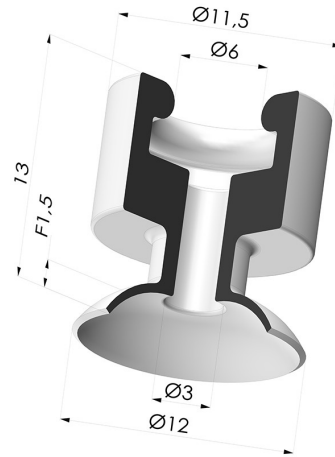

**TECHNICAL INFORMATION**

<b>Arrow :</b>	1.5 mm
<b>Category :</b>	Plates
<b>Contact lip diameter :</b>	12 mm
<b>Height (in mm) :</b>	13
<b>Horizontal force :</b>	5 N
<b>inner barrel diameter :</b>	6 mm
<b>Number of bellows :</b>	0.5 Bellows
<b>Range :</b>	Suction cup
<b>Series :</b>	7PH
<b>Shape :</b>	Plate
<b>Top diameter :</b>	6 mm
<b>Vertical force :</b>	2.5 N

**Variants:**

Variant reference:

**7PH 12NRR A**

- Color: Red
- Matter: Natural rubber
- Shore Hardness: SH60

**Related products:**

**Separable Male Fitting G1/8"**

Product reference: 9P18