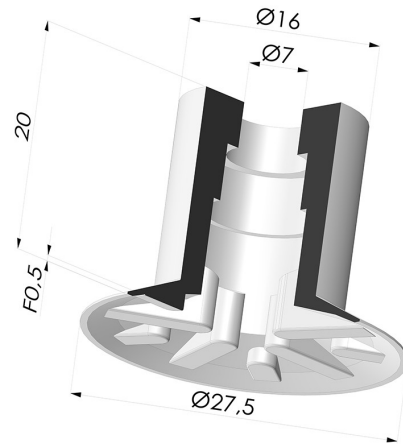

**TECHNICAL INFORMATION**

<b>Arrow :</b>	0.5 mm
<b>Category :</b>	Plates
<b>Contact lip diameter :</b>	27 mm
<b>Height (in mm) :</b>	20
<b>Horizontal force :</b>	27 N
<b>inner barrel diameter :</b>	7 mm
<b>Number of bellows :</b>	0.5 Bellows
<b>Range :</b>	Suction cup
<b>Series :</b>	7
<b>Shape :</b>	Plate
<b>Top diameter :</b>	7 mm
<b>Vertical force :</b>	13.5 N

**Variants:**

Variant reference:

**74 27NI A**

- Color: Black
- Matter: Nitrile
- Shore Hardness: SH50