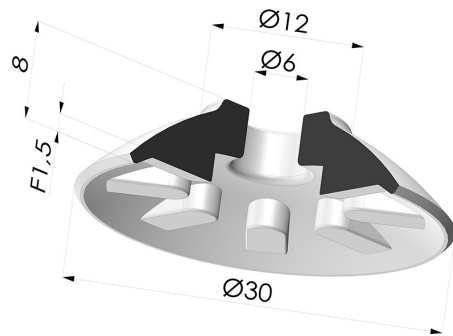

TECHNICAL INFORMATION

Arrow :	1.5 mm
Category :	Plates
Contact lip diameter :	30 mm
Height (in mm) :	8
Horizontal force :	30 N
inner barrel diameter :	6 mm
Number of bellows :	0.5 Bellows
Range :	Suction cup
Series :	7
Shape :	Plate
Vertical force :	15 N

Variants:

Variant reference:

74 30CN A

- Color: Green
- Matter: Natural rubber
- Shore Hardness: SH40

Variant reference:

74 30NR A

- Color: Gray
- Matter: Natural rubber
- Shore Hardness: SH50