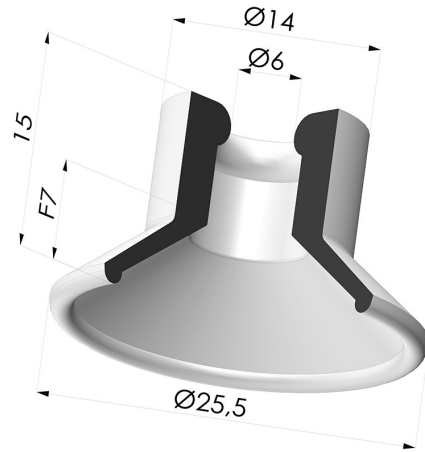

TECHNICAL INFORMATION

Arrow :	7 mm
Category :	Plates
Contact lip diameter :	25.5 mm
Height (in mm) :	15
Horizontal force :	20 N
inner barrel diameter :	6 mm
Number of bellows :	0.5 Bellows
Range :	Suction cup
Series :	7
Shape :	Plate
Vertical force :	10 N

Variants:

Variant reference:
75 25CN A

- Color: Green
- Matter: Natural rubber
- Shore Hardness: SH40

Variant reference:
75 25SLT A

- Color: Translucent
- CE food certified
- Matter: Silicone
- Shore Hardness: SH60

Variant reference:
75 25NR A

- Color: Gray
- Matter: Natural rubber
- Shore Hardness: SH50

Related products:

Separable Male Fitting M5

Product reference: M5C12