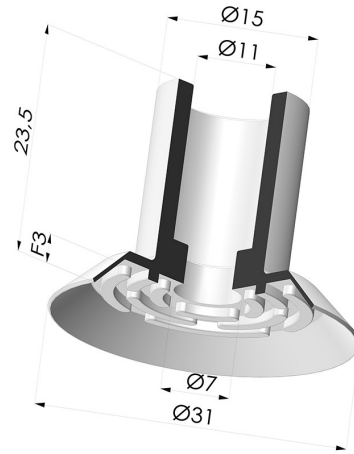

TECHNICAL INFORMATION

Arrow :	3 mm
Category :	Plates
Contact lip diameter :	31 mm
Height (in mm) :	23.5
Horizontal force :	33.5 N
inner barrel diameter :	11 mm
Number of bellows :	0.5 Bellows
Range :	Suction cup
Series :	7
Shape :	Plate
Vertical force :	17 N

Variants:

Variant reference:

75 30NI A

- Color: Black
- Matter: Nitrile
- Shore Hardness: SH60

Variant reference:

75 30PARA A

- Color: Black
- Matter: Natural rubber
- Shore Hardness: SH45

Variant reference:

75 30SLT A

- Color: Translucent
- CE food certified
- Matter: Silicone
- Shore Hardness: SH45