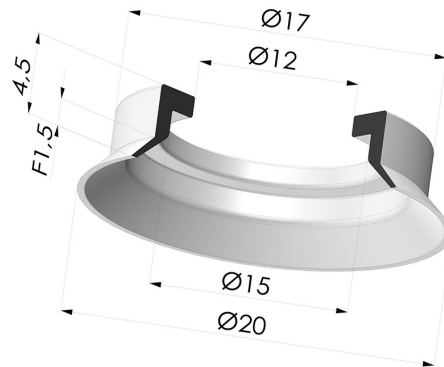

TECHNICAL INFORMATION

Arrow :	1.5 mm
Category :	Plates
Contact lip diameter :	20 mm
Height (in mm) :	4.5
Horizontal force :	14.5 N
inner barrel diameter :	12 mm
Number of bellows :	0.5 Bellows
Range :	Suction cup
Series :	7
Shape :	Plate
Vertical force :	7 N

Variants:

Variant reference:
76A 22NI A SH40

- Color: Black
- Matter: Nitrile
- Shore Hardness: SH40

Variant reference:
76A 22SLB A SH40

- Color: White
- FDA and CE food-grade certified
- Matter: Silicone
- Shore Hardness: SH40