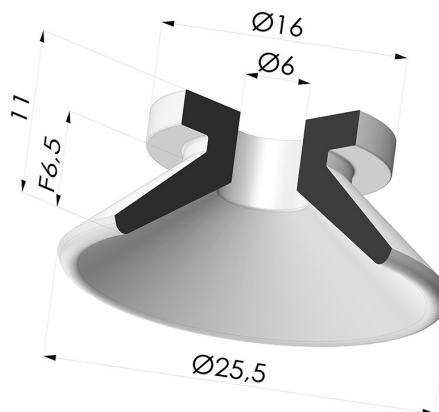

TECHNICAL INFORMATION

Arrow :	6.5 mm
Category :	Plates
Contact lip diameter :	25.5 mm
Height (in mm) :	11
Horizontal force :	20 N
inner barrel diameter :	6 mm
Number of bellows :	0.5 Bellows
Range :	Suction cup
Series :	7
Shape :	Plate
Vertical force :	10 N

Variants:

Variant reference:

79 25CN A

- Color: Brown
- Matter: Natural rubber
- Shore Hardness: SH40

Variant reference:

79 25SLT A

- Color: Translucent
- CE food certified
- Matter: Silicone
- Shore Hardness: SH60