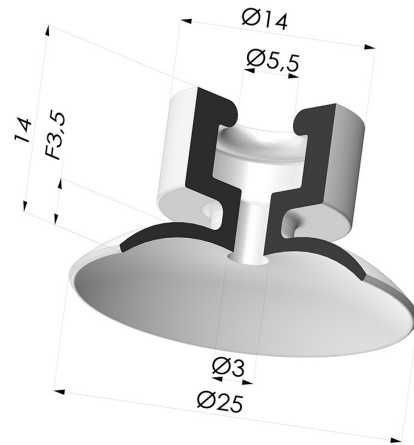

TECHNICAL INFORMATION

Arrow :	3.5 mm
Category :	Plates
Contact lip diameter :	25 mm
Height (in mm) :	14.5
Horizontal force :	22 N
inner barrel diameter :	5.5 mm
Number of bellows :	0.5 Bellows
Range :	Suction cup
Series :	7PH
Shape :	Plate
Top diameter :	6 mm
Vertical force :	11 N

Variants:

Variant reference:

7PH 25NRR A

- Color: Red
- Matter: Natural rubber
- Shore Hardness: SH60

Related products:

Separable Male Fitting G1/8"

Product reference: 9P18