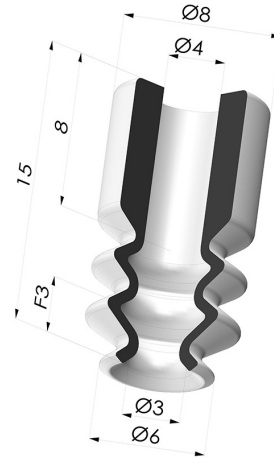

TECHNICAL INFORMATION

Arrow :	3 mm
Category :	With bellows
Contact lip diameter :	6 mm
Height (in mm) :	15
Horizontal force :	0.9 N
inner barrel diameter :	4mm
Number of bellows :	2.5 Bellows
Range :	Suction cup
Series :	8
Shape :	2.5 Bellows
Vertical force :	0.5 N

Variants:

Variant reference:

8 06NI A

- Color: Black
- Matter: Nitrile
- Shore Hardness: SH50

Variant reference:

8 06SLT A

- Color: Translucent
- CE food certified
- Matter: Silicone
- Shore Hardness: SH60

Related products:

Separable Male Fitting M5

Product reference: M5C8L13