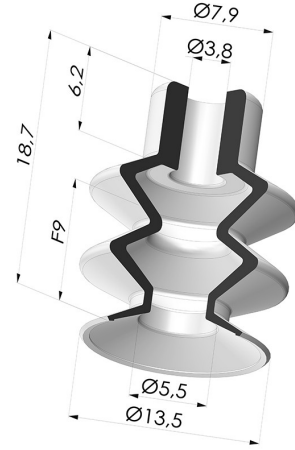

TECHNICAL INFORMATION

Arrow :	9mm
Category :	With bellows
Contact lip diameter :	13.5 mm
Diameter :	13.5mm
Height (in mm) :	19
Horizontal force :	6N
inner barrel diameter :	4 mm
Number of bellows :	2.5 Bellows
Range :	Suction cup
Series :	8
Shape :	2.5 Bellows
Vertical force :	3N

Variants:

Variant reference:
8 14NI A

- Color: Black
- Matter: Nitrile
- Shore Hardness: SH50

Variant reference:
8 14SLT A

- Color: Translucent
- CE food certified
- Matter: Silicone
- Shore Hardness: SH60

Variant reference:
8 14SLDB A

- Color: Blue food-grade CE certification
- Matter: Detectable silicone
- Shore Hardness: SH40

Variant reference:
8 14SLBLEU A SH30

- Color: Blue food-grade CE certification
- Matter: Silicone
- Shore Hardness: SH30

Related products:

Separable Male Fitting M5

Product reference: M5C10