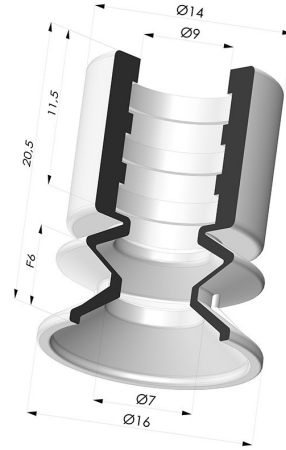

TECHNICAL INFORMATION

Arrow :	6 mm
Category :	With bellows
Contact lip diameter :	16 mm
Height (in mm) :	20.5
Horizontal force :	9 N
inner barrel diameter :	9mm
Number of bellows :	1.5 Bellows
Range :	Suction cup
Series :	8
Shape :	1.5 Bellows
Vertical force :	4.5 N

Variants:

Variant reference:

8 16NI A

- Color: Black
- Matter: Nitrile
- Shore Hardness: SH50

Variant reference:

8 16SLT A

- Color: Translucent
- CE food certified
- Matter: Silicone
- Shore Hardness: SH60

Related products:

Separable Male Fitting M5

Product reference: M5C14L20