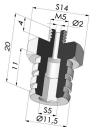

TECHNICAL INFORMATION

Arrow :	6 mm
Category :	With bellows
Contact lip diameter :	16 mm
Height (in mm) :	20.5
Horizontal force :	9 N
inner barrel diameter :	9mm
Number of bellows :	1.5 Bellows
Range :	Suction cup
Series :	8
Shape :	1.5 Bellows
Vertical force :	4.5 N

Separable Male Fitting M5

Product reference: M5C14L20